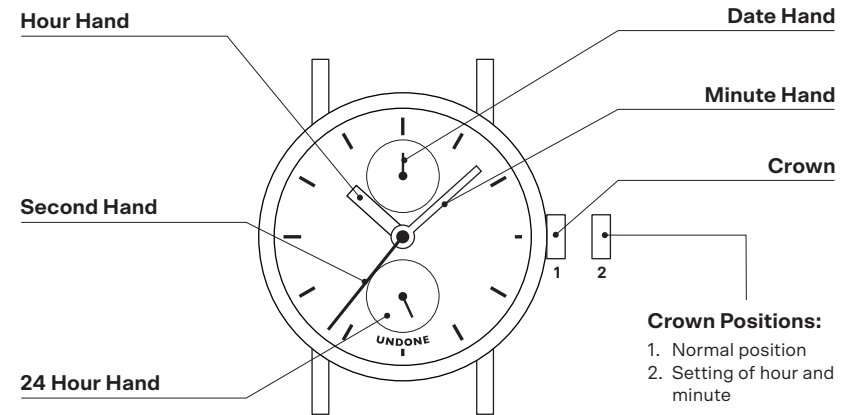

USER MANUAL QUARTZ | VH61 Quartz Movement

INTERNATIONAL WARRANTY

UNDONE, will within one year from date of purchase repair or replace the watch movement if it has a manufacturing defect. The International Warranty does not cover theft, loss or consequences of natural disasters, damage resulting from accidents (shocks, knocks, dents, etc.), alteration or damage resulting from unauthorized servicing, mistreatment or improper use. In order to be valid, the warranty card must be presented being fully completed and signed by an approved UNDONE dealer.

Thank you for supporting us in democratizing custom made timepieces.

Register to become an Undone member to receive our latest news and exclusive offers.

Setting the Time

- 1.1 Pull the crown to position 2.
- 1.2 Turn the crown clockwise to set time.
- 1.3 Push the crown back to position 1.

Quick Correction Of Date

- 2.1 Pull the crown to position 2.
- 2.2 Turn the crown counter-clockwise to set date.
- 2.3 Push the crown back to position 1.

USER MANUAL QUARTZ | VH31 Quartz Movement

INTERNATIONAL WARRANTY