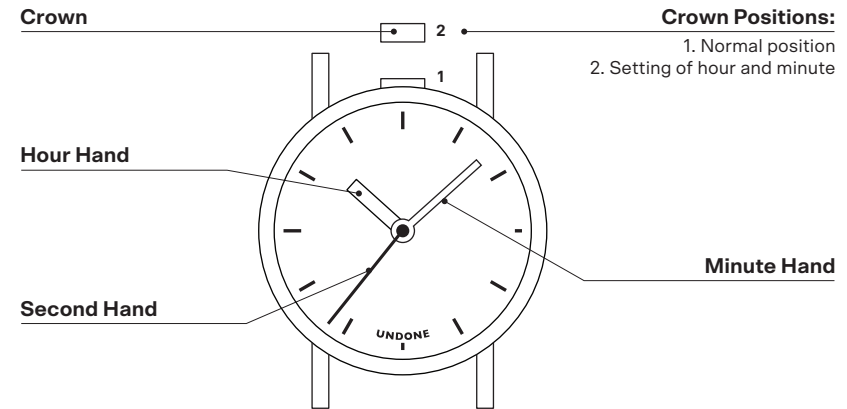

Thank you for supporting us in democratizing custom made timepieces.

Register to become an Undone member to receive our latest news and exclusive offers.

Setting the Time

- 1.1 Pull the crown to position 2.
- 1.2 Turn the crown clockwise to set time.
- 1.3 Push the crown back to position 1.

Quick Correction Of Date

- 2.1 Pull the crown to position 2.
- 2.2 Turn the crown counter-clockwise to set date.
- 2.3 Push the crown back to position 1.

USER MANUAL QUARTZ | VH31 Quartz Movement

INTERNATIONAL WARRANTY